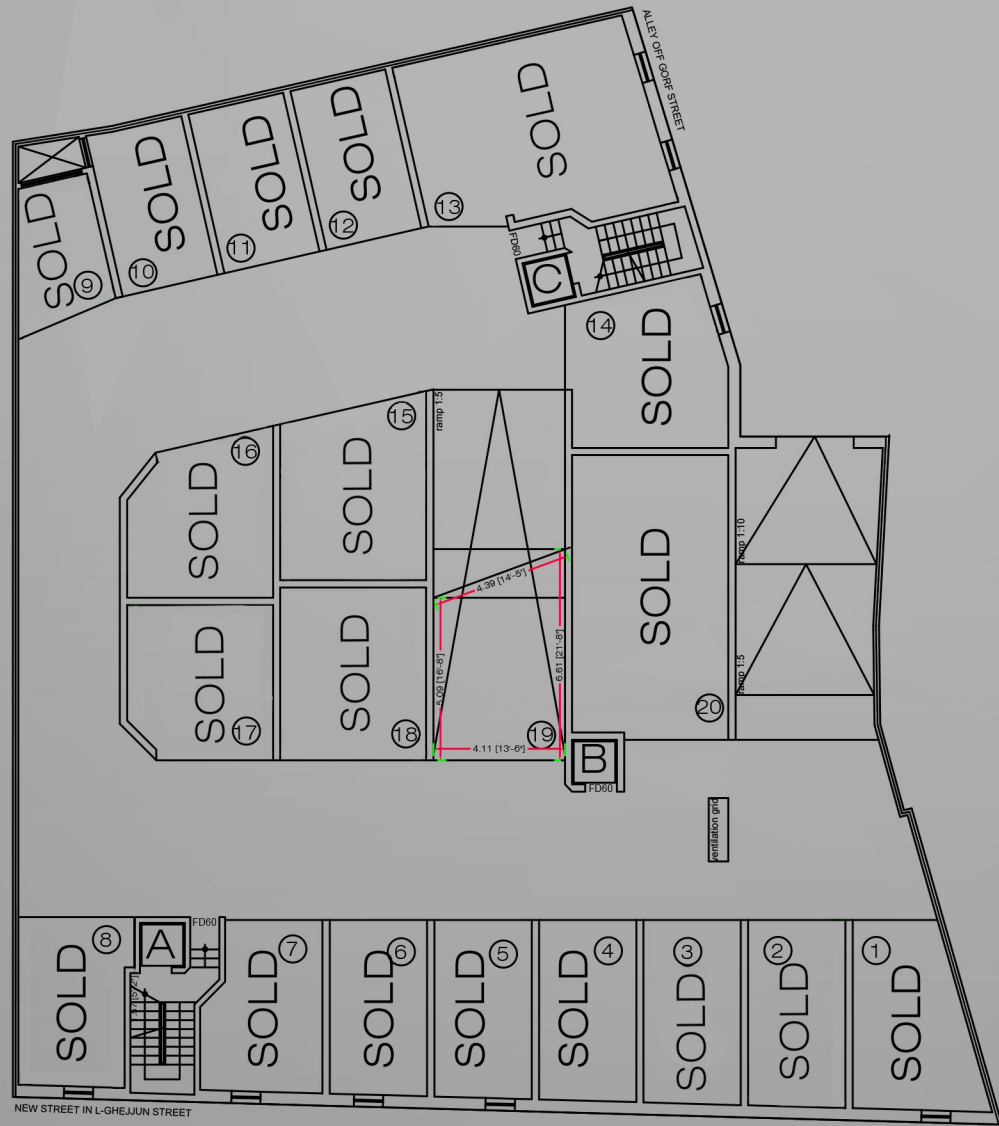

San Gabriel Xaghra

Total Area

836 M²

Apartment

79 / GARAGE
UPPER BASEMENT

ARTISTIC IMPRESSION ONLY